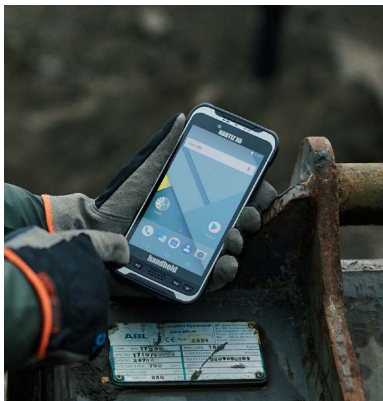

NAUTIZ X6

- Android 11 (GMS) 6.0"
- MIL-STD-810G/461F, IP67
- 4G/LTE, WiFi/BT/GPS/Cam
- 1D/2D, NFC, LF RFID reader
- Type-C, expansion
- RTK High precision GNSS

NAUTIZ X81

- Android 12 (GMS) 4.8"
- MIL-STD-810H, IP67
- 5G/4G/LTE, WiFi/BT/GPS/Cam
- NFC
- USB-A, Type-C, RS232/422/485

ALGIZ 8X

- Windows 10, 8.0"
- MIL-STD-810G, IP65
- 4G/LTE, WiFi/BT/GPS/Cam
- 1D/2D, LRBT, CANBUS, RS232
- USB-A, RJ45, HDMI, docking, expansion

ALGIZ 10XR

- Windows 10, 10.1"
- MIL-STD-810G, IP65
- 5G/4G/LTE, WiFi/BT/GPS/Cam
- 1D/2D, NFC, Fingerprint ID
- USB-A, USB-C, RJ45, RS-232, docking, expansion