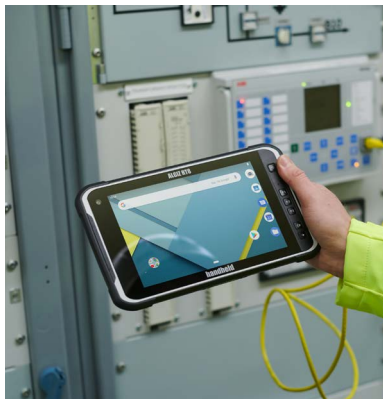

ALGIZ RT8

- Android 11 (GMS) 8.0"
- MIL-STD-810G/461F, IP67
- 4G/LTE, WiFi/BT/GPS/Cam
- NFC
- Type-C, docking, expansion

ALGIZ RT10

- Android 11 (GMS) 10.0"
- MIL-STD-810G, IP67
- 5G/4G/LTE, WiFi/BT/GPS/Cam
- 1D/2D, UHF, NFC, Fingerprint ID
- USB-A, Type-C
- RTK High precision GNSS

SP500X

- Scan-and-Print device
- Wearable and hands-free
- Efficient parcel sorting
- All-in-one, Truly mobile
- Integrated WiFi – stay connected
- Scan+Print+Sort

RS60

- Hands-free Ring Scanner
- Barcode scanning efficiency
- Captures fast-moving barcodes
- Wearable and lightweight
- BT Class 1, NFC tap to pair
- IP65

RUGGED COMPUTERS FOR TOUGH ENVIRONMENTS

handheld